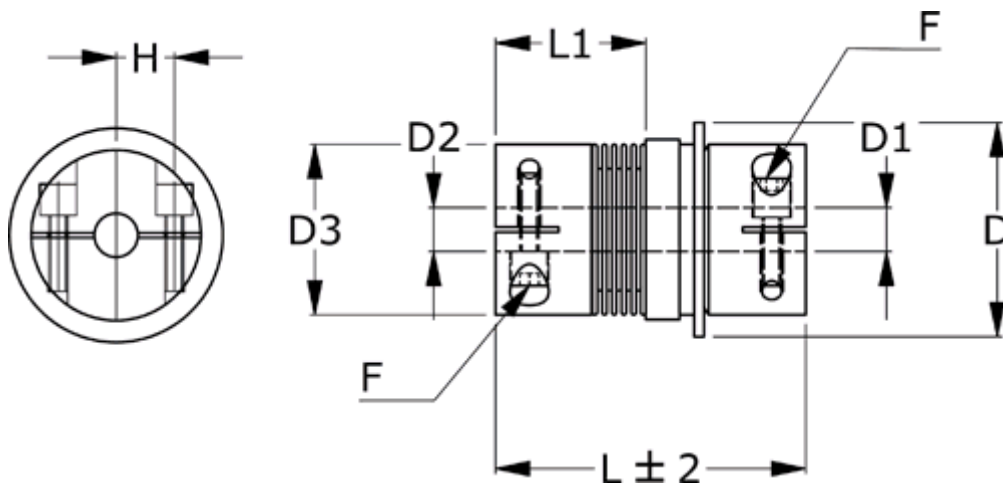

Article number: 335010070651120D1

Description: Safety coupling BKK 007 multiposition  
Length 65 mm, bore 11/20 mm, TKn max 4 NM

## Measures

D = 49  
D1 = 20  
D2 = 11  
D3 = 40.0  
F = M4  
H = 15.5  
L = 65  
L1 = 34.0

Nom. torque NM (TKn) = 4NM overload torque range 1  
Position engagement = C = Synchronous  
s = 0.7